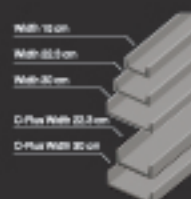

SCG D'COR C-Channel

Name	Size (cm)	Weight (kg/pc)	Amount (pc/sq.m)	Color
C-Channel 15	15 x 5 x 1.2 x 300	14	2.22	Cement
C-Channel 22.3	22.3 x 5 x 1.2 x 300	18.3	1.49	Cement
C-Channel 30	30 x 5 x 1.2 x 300	21.1	1.11	Cement
C-Channel Plus 22.3	22.3 x 8 x 1.2 x 300	22.1	1.49	Cement
C-Channel Plus 30	30 x 8 x 1.2 x 300	26.1	1.11	Cement