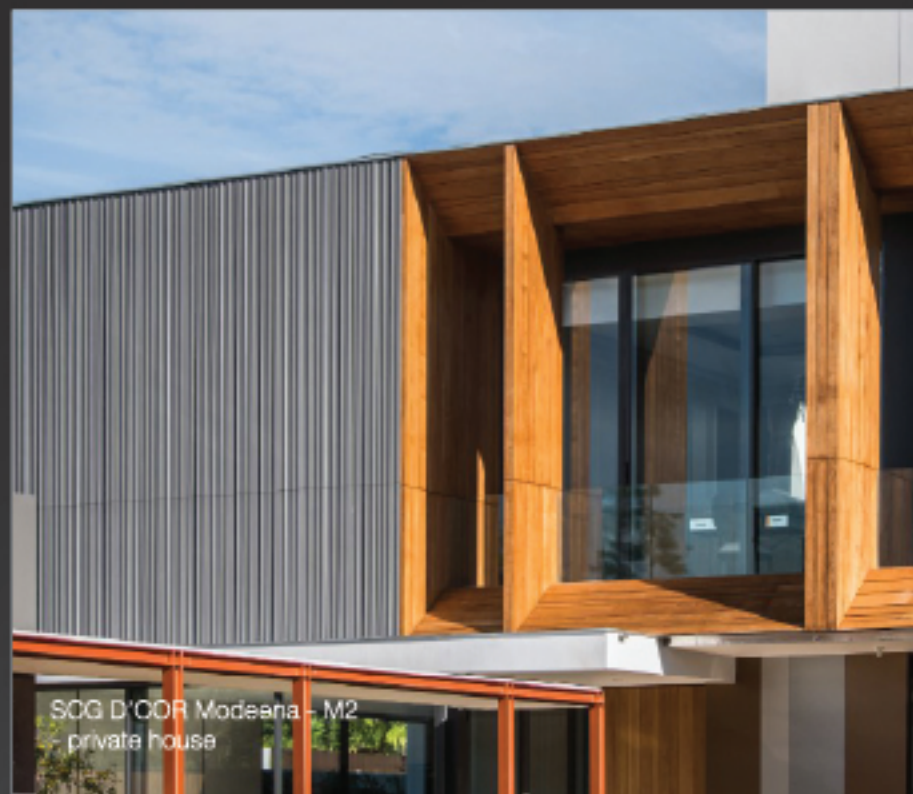

SCGD'COR Modeena - M2
- private house